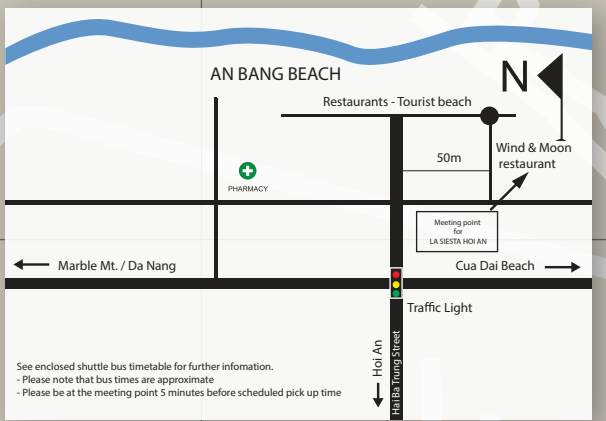

HOI AN MAP

1

2

3

4

- LA SIESTA RESORT & SPA
- CHURCH
- MARKET
- TICKET OFFICE
- BIKING ROUTE TO THE BEACH
- ATM
- ANCIENT TOWN
- LANDMARK

OUR PROPERTIES
www.lasiestaresorts.com

HOI AN

LA SIESTA RESORT & SPA
132 Hung Vuong Str.,
(84.235) 3 915 915

HANOI

HANOI LA SIESTA HOTEL & SPA
94 Ma May Str.,
(84.24) 3926 3641

HANOI LA SIESTA TRENDY
12 Nguyen Quang Bich Str.,
(84.24) 392 340 26

HANOI LA SIESTA DIAMOND
32 Lo Su Str.,
(84.24) 39 35 16 32

HANOI LA SIESTA CENTRAL
1 Cau Go Str.,
(84.24) 39 38 09 63

HANOI E CENTRAL
18 Lo Su Str.,
(84.24) 39 38 01 75