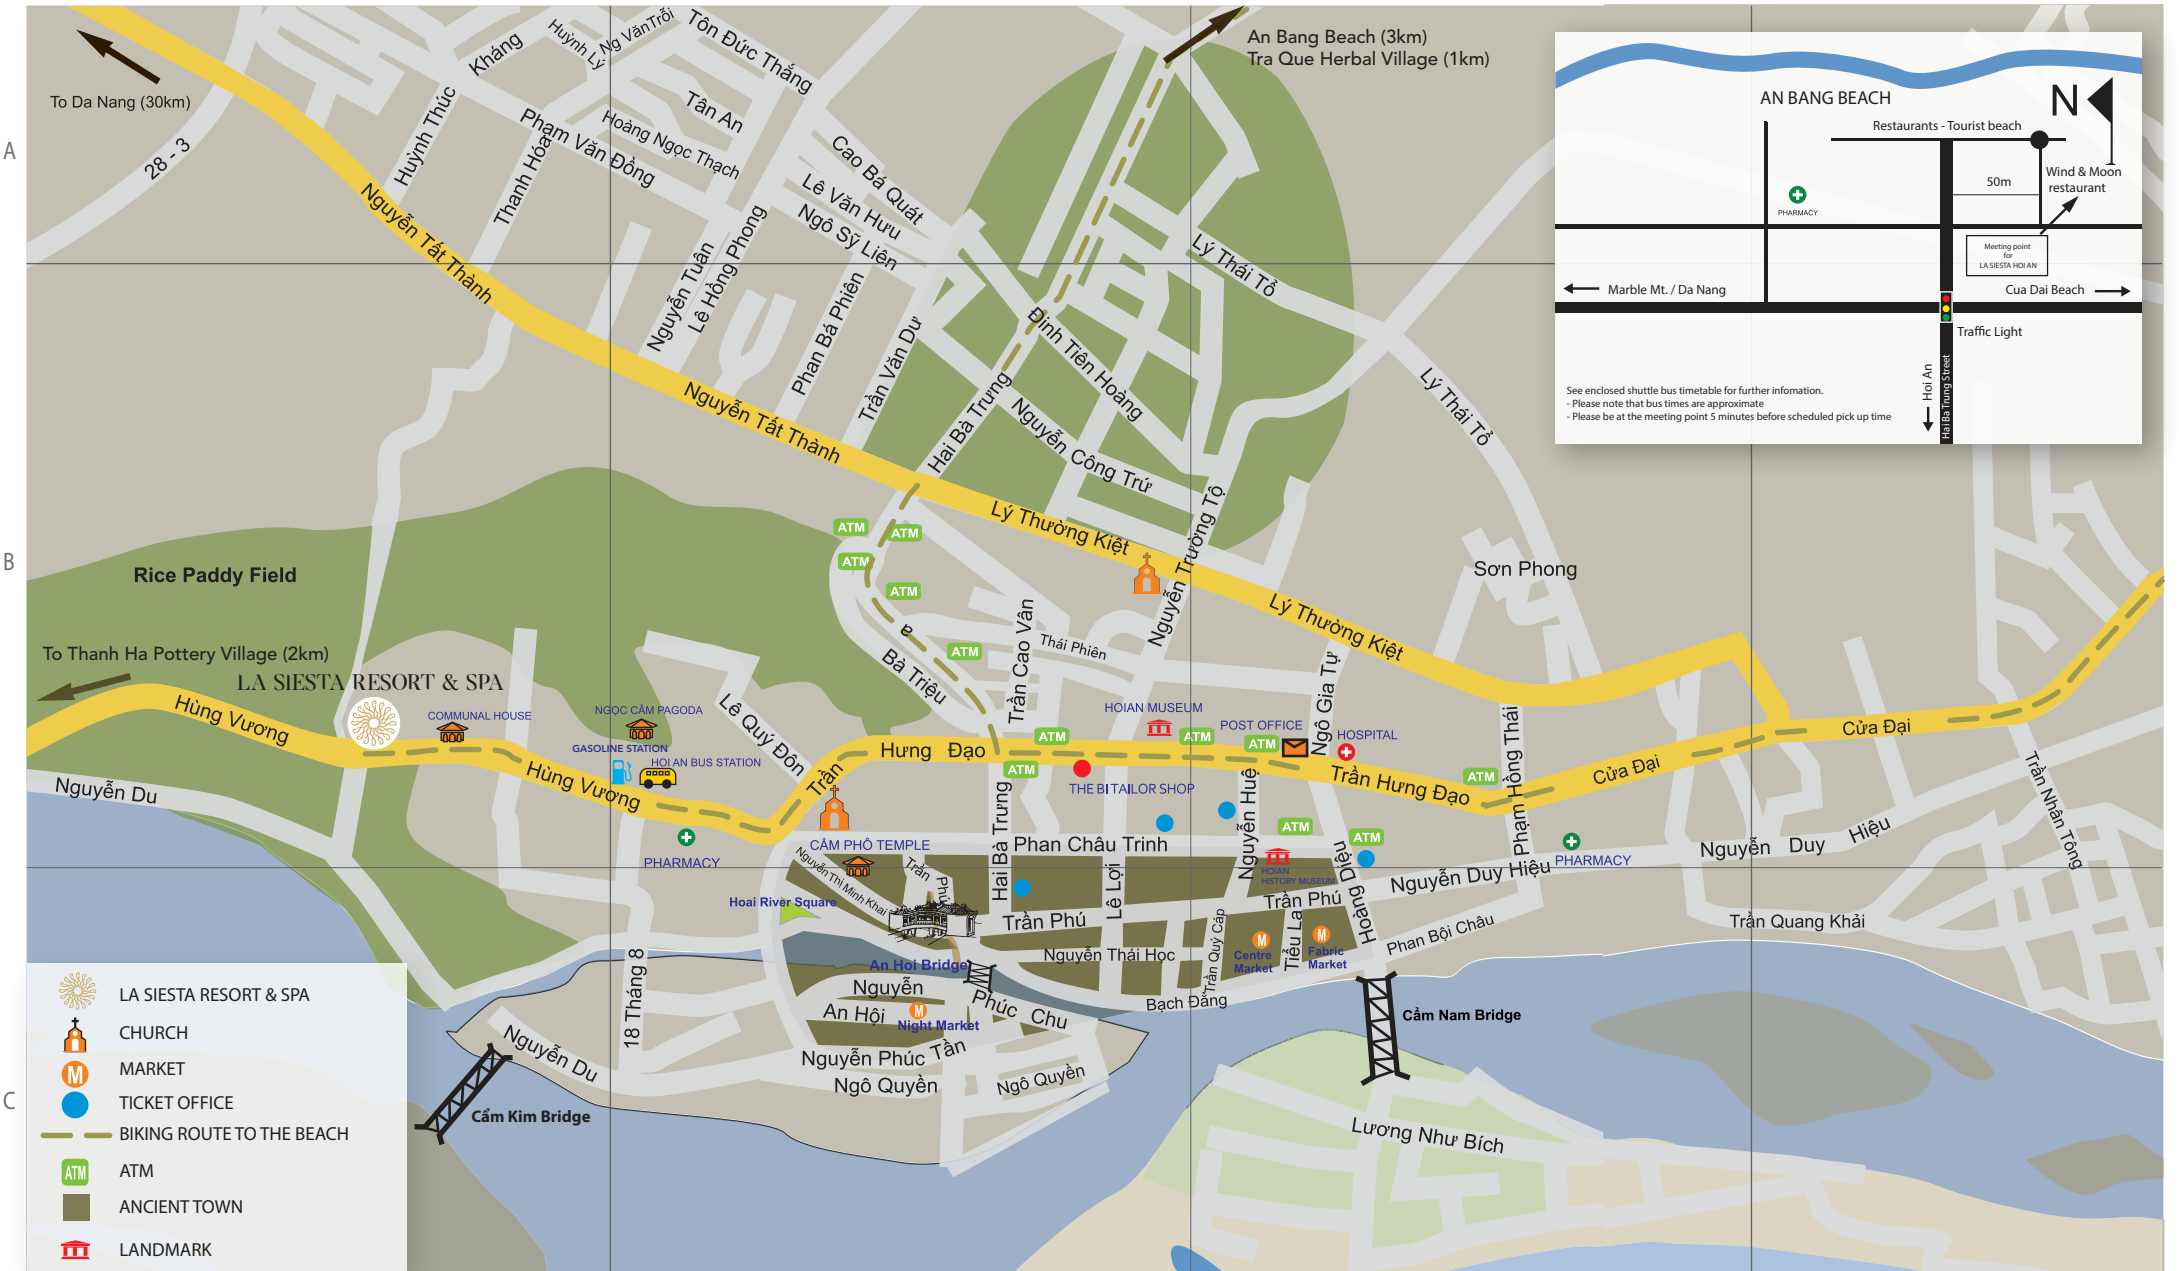

HOI AN MAP

1

2

3

4

- LA SIESTA RESORT & SPA
- CHURCH
- MARKET
- TICKET OFFICE
- BIKING ROUTE TO THE BEACH
- ATM
- ANCIENT TOWN
- LANDMARK

OUR PROPERTIES
www.lasiestaresorts.com

HOI AN

LA SIESTA RESORT & SPA
132 Hung Vuong Str.,
(84.235) 3 915 915

HANOI

HANOI LA SIESTA HOTEL & SPA
94 Ma May Str.,
(84.24) 3926 3641

HANOI LA SIESTA TRENDY
12 Nguyen Quang Bich Str.,
(84.24) 392 340 26

HANOI LA SIESTA DIAMOND
32 Lo Su Str.,
(84.24) 39 35 16 32

HANOI LA SIESTA CENTRAL
1 Cau Go Str.,
(84.24) 39 38 09 63

HANOI E CENTRAL
18 Lo Su Str.,
(84.24) 39 38 01 75